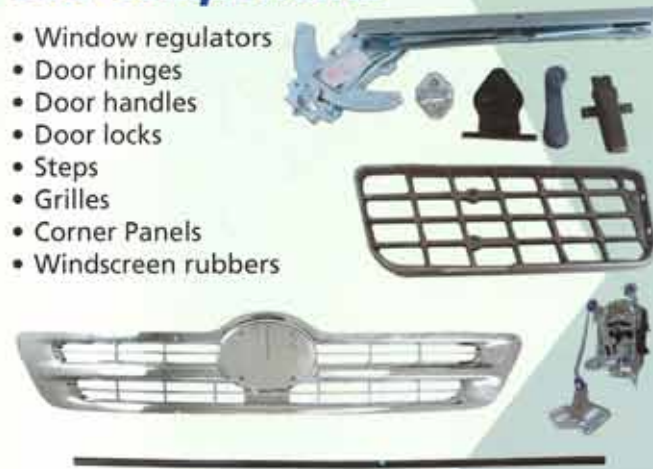

EXXEL

Electrical

- Switches
- Lamps
- Lenses
- Starters
- Alternators

Cab Components

- Window regulators
- Door hinges
- Door handles
- Door locks
- Steps
- Grilles
- Corner Panels
- Windscreen rubbers

Hub Components

- Hub seals
- Wheel bearings
- Wheel studs
- Wheel nuts
- Washers

EXXEL

Suspension

- Pins
- Bushes
- Shackles
- Shock absorbers

Steering

- Kingpin kits
- Tie rod ends
- Drag links
- Power steering pumps
- Power steering belts

Maintenance on Japanese Trucks
has never been more affordable

Water Pumps, Fan Belts & Radiator Hoses

- Extensive range
- Suitable to most models
- OE quality

Brake Products

- Wheel cylinders
- Brake drums
- Lined brake shoe sets
- Hand brake shoe sets
- Disc pads & rotors
- Full range repair kits, cylinder cups, boots, hand brake wedge and components